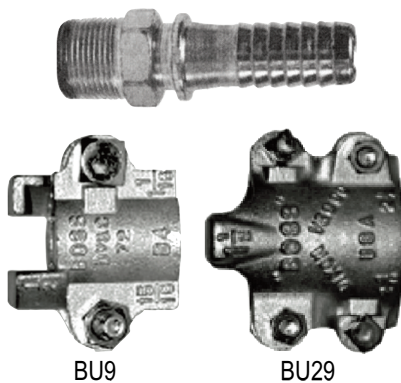

2017-18 Flexsteel® 250-CB Steam Hose Drilling Contractors Program

ContiTech

Continental ContiTech Steam Hose & Assemblies

\$ 5.05	FLEXSTEEL-250-CB-12	3/4"
\$ 167.55	FLEXSTEEL-CB-12X25	3/4" x 1" Male NPT Boss Stems & Clamps, length 25'
\$ 293.80	FLEXSTEEL-CB-12X50	3/4" x 1" Male NPT Boss Stems & Clamps, length 50'
\$ 5.93	FLEXSTEEL-250-CB-16	1"
\$ 340.30	FLEXSTEEL-CB-16X50	1" Male NPT Boss Stems & Clamps, length 50'
\$ 12.23	FLEXSTEEL-250-CB-32	2"
\$ 706.62	FLEXSTEEL-CB-32X50	2" Male NPT Boss Stems & Clamps, length 50'

Crimped Steam Hose Assemblies

\$ 155.38	REDL-STEAM-12X25FT	3/4IN X 25FT REDL STEAM 3/4 MPT
\$ 263.32	REDL-STEAM-12X50FT	3/4IN X 50FT REDL STEAM 3/4 MPT
\$ 230.70	EXTREME-CB-STEAM-12X25FT	3/4" X 25FT EXTREME STEAM CB MNPT CRIMP
\$ 409.18	EXTREME-CB-STEAM-12X50FT	3/4" X 50FT EXTREME STEAM CB MNPT CRIMP

1" and 2" crimped assemblies available. Contact your salesrep for information

BU9

BU29

Stems

\$ 5.64	MS6	3/4" Male NPT Boss Stem
\$ 12.59	MS12X16	3/4" x 1" Male NPT Boss Stem
\$ 8.21	MS11	1" Male NPT Boss Stem
\$ 21.88	MS26	2" Male NPT Boss Stem

Boss Clamps

\$ 5.87	BU9	3/4" 2-Bolt type
\$ 11.36	BU14	1" 4-Bolt type, 2 gripping fingers
\$ 21.33	BU29	2" 4-Bolt type, 2 gripping fingers

"The Hose People Plus"

Red-L Distributors Ltd.

Email: sales@redl.com