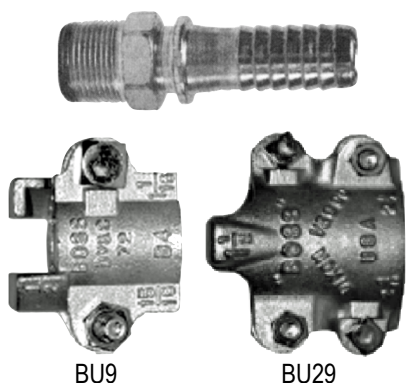

2018-19 Flexsteel® 250-CB Steam Hose Drilling Contractors Program

ContiTech

Continental ContiTech Steam Hose & Assemblies

\$ 5.05	FLEXSTEEL-250-CB-12	3/4"
\$ 167.55	FLEXSTEEL-CB-12X25	3/4" x 1" Male NPT Boss Stems & Clamps, length 25'
\$ 293.80	FLEXSTEEL-CB-12X50	3/4" x 1" Male NPT Boss Stems & Clamps, length 50'
\$ 5.93	FLEXSTEEL-250-CB-16	1"
\$ 340.30	FLEXSTEEL-CB-16X50	1" Male NPT Boss Stems & Clamps, length 50'
\$ 12.23	FLEXSTEEL-250-CB-32	2"
\$ 706.62	FLEXSTEEL-CB-32X50	2" Male NPT Boss Stems & Clamps, length 50'

Crimped Steam Hose Assemblies

\$ 155.38	REDL-STEAM-12X25FT	3/4IN X 25FT REDL STEAM 3/4 MPT
\$ 263.32	REDL-STEAM-12X50FT	3/4IN X 50FT REDL STEAM 3/4 MPT
\$ 230.70	EXTREME-CB-STEAM-12X25FT	3/4" X 25FT EXTREME STEAM CB MNPT CRIMP
\$ 409.18	EXTREME-CB-STEAM-12X50FT	3/4" X 50FT EXTREME STEAM CB MNPT CRIMP

1" and 2" crimped assemblies available. Contact your salesrep for information

BU9

BU29

Stems

\$ 5.64	MS6	3/4" Male NPT Boss Stem
\$ 12.59	MS12X16	3/4" x 1" Male NPT Boss Stem
\$ 8.21	MS11	1" Male NPT Boss Stem
\$ 21.88	MS26	2" Male NPT Boss Stem

Boss Clamps

\$ 5.87	BU9	3/4" 2-Bolt type
\$ 11.36	BU14	1" 4-Bolt type, 2 gripping fingers
\$ 21.33	BU29	2" 4-Bolt type, 2 gripping fingers

"The Hose People Plus"

Red-L Distributors Ltd.

Email: sales@redl.com