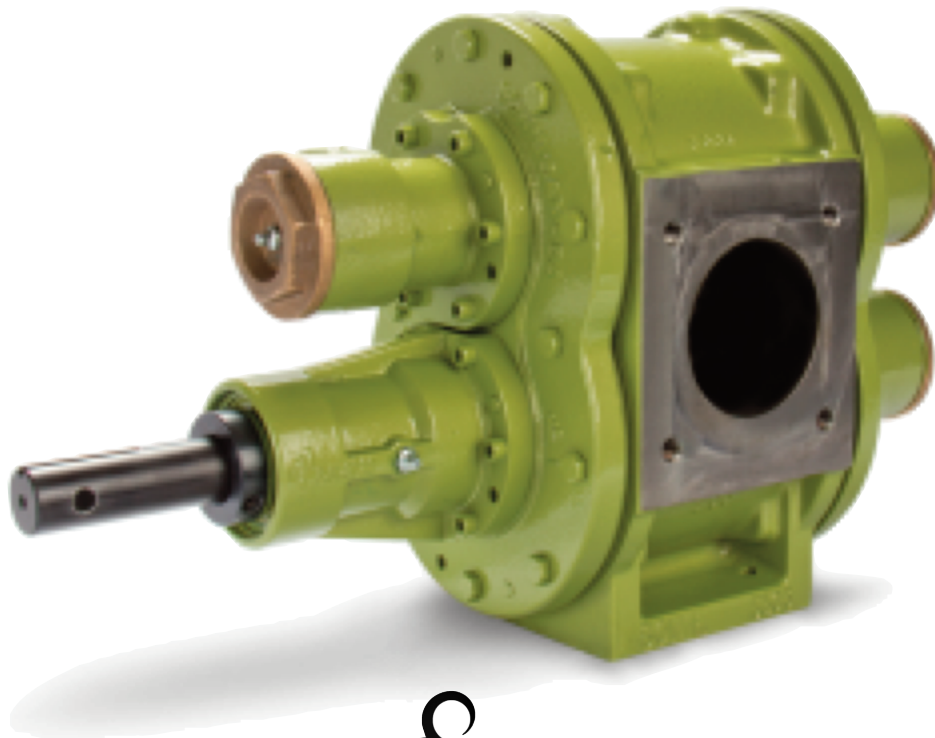

- A gift card & a Red-L Store Credit

Dura-Seal®	Price	Description	Pre-Paid Visa Card	Red-L Credit
3700	3,701.25	3" port; buna-N nitrile rubber gears	\$100	\$100
3700HC	4,395.00	3" port; helical steel gears	\$150	\$150
4700	4,337.55	4" port; buna-N nitrile rubber gears	\$150	\$150
4700HC	5,595.00	4" port; helical steel gears	\$200	\$200