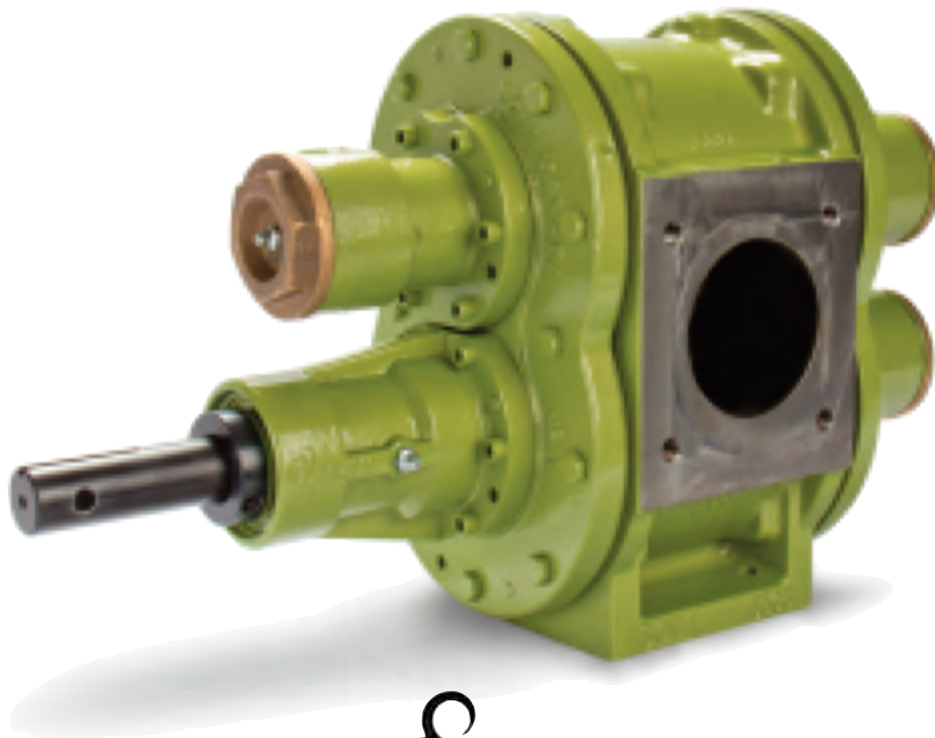

## Huge Savings! Dura-Seal® Promotion!

Purchase any Dura-Seal® pump and receive:

- A gift card & a Red-L Store Credit

Dura-Seal®	Price	Description	Pre-Paid Visa Card	Red-L Credit
3700	3,701.25	3" port; buna-N nitrile rubber gears	\$100	\$100
3700HC	4,395.00	3" port; helical steel gears	\$150	\$150
4700	4,337.55	4" port; buna-N nitrile rubber gears	\$150	\$150
4700HC	5,595.00	4" port; helical steel gears	\$200	\$200